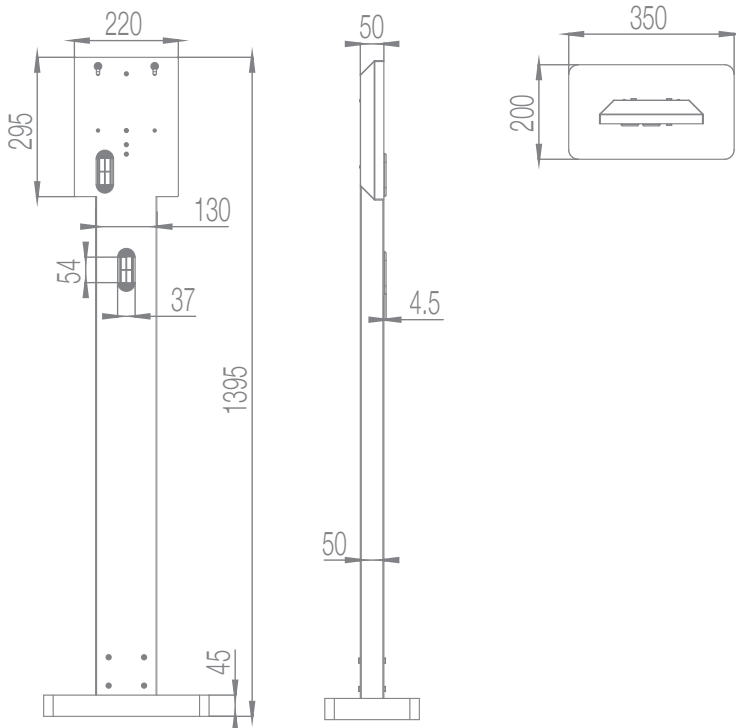

# Floor Mounted Post ICSFP2

Floor mounted post suitable for ICSW22B

130mm x 50mm S235 steel construction

Junction box for cable termination

Removeable rear access plate

200mm x 350mm base plate

70mm x 32mm Cable exit

## Specifications

Colour - Dark Grey

Guarantee - 1 Year

Height - 1.395m

Suitable For - ICSW22B

Weight - 7kg

Recommended C20 grade of concrete in a 450 x 450 x 300 deep base.